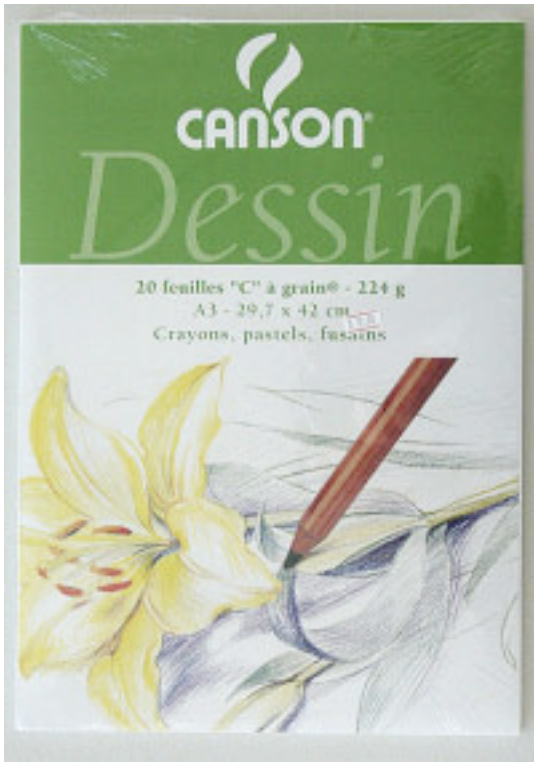

Pantone or Letraset markers

Cutter hi-tech medium

Eraser tikky ref. r551420A

Glue stick uhu ref. uh189

Tape magic 3M ref.810

Mech pencil ottoman 0.5mm + lead x 2

Pencil Faber Castell HB x 12

Derwent pencil water colour 1x24 ref. 32883

Pilot pen fine black.

Schmincke akademie acrylic 1x5 ref. 76005097

Schmincke akademie gouache 1x5 ref. 72205097

Rotring pencil lead 0.5HB ref. R505508

Ruler technika steel 12" (30cm)

Sax scissor 5215-50 8.5"

Sharpener maped 1 hole cut type

Sketch pad paperline B4 50 sheets spiral

Tracing pad clairefontaine A3 90gr.

Action case A3

Derwent eraser soft (blue Tacck).

medium brush

Large brush n°8

large brush

fine brush.

Portfolio A3 size.

Tracing pad Canson 20 sheets textured A3 224gr.

Tracing pad clairefontaine A3 90gr.

Tracing pad Canson A3 190gr.

Copy paper A4 extra white