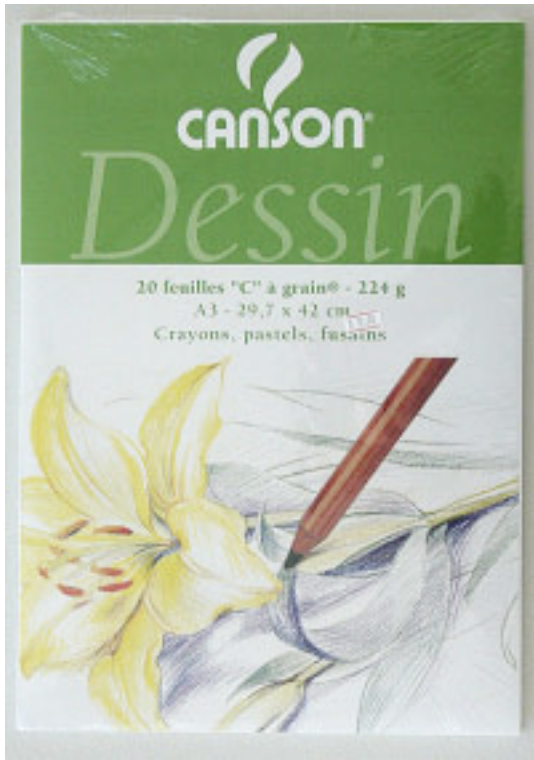

Schmincke akademie acrylic 1x5 ref. 76005097

Schmincke akademie gouache 1x5 ref. 72205097

Schmincke akademie water colour ref.75412097

Pantone or Letraset markers

Cutter hi-tech medium

Eraser tikky ref. r551420A

Glue stick uhu ref. uh189

Tape magic 3M ref.810

Tape magic 3M removable

Mech pencil ottoman 0.5mm + lead x 2

Pencil Faber Castell HB x 12

Derwent pencil water colour 1x24 ref. 32883

Rotring pencil lead 0.5HB ref. R505508

Ruler technika steel 12" (30cm)

Sax scissor 5215-50 8.5"

Rotring set square ref.823004 grip 25cm

Sharpener maped 1 hole cut type

Memory stick 1gb

Action case A4 ref.cof4163fs

Rexel punched pkt ref.12231 nprA4 1x100

Copy paper A4 extra white

Derwent eraser soft (blue Tacck).

medium brush

Large brush n°8

large brush

fine brush.

Portfolio A2 size.

Tracing pad Canson 20 sheets textured A3 224gr.