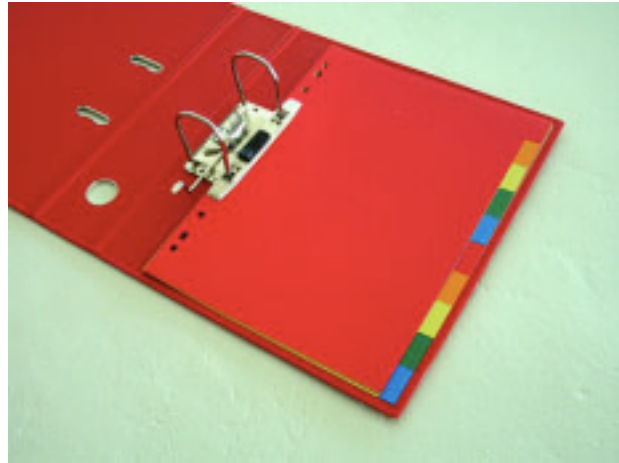

Ruler technika steel 12" (30cm)

Sax scissor 5215-50 8.5"

Rotring set square ref.823004 grip 25cm

Sharpener maped 1 hole cut type

Memory stick 1gb

Action case A4 ref.cof4163fs

Rexel punched pkt ref.12231 nprA4 1x100